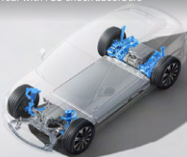

Advanced Suspension