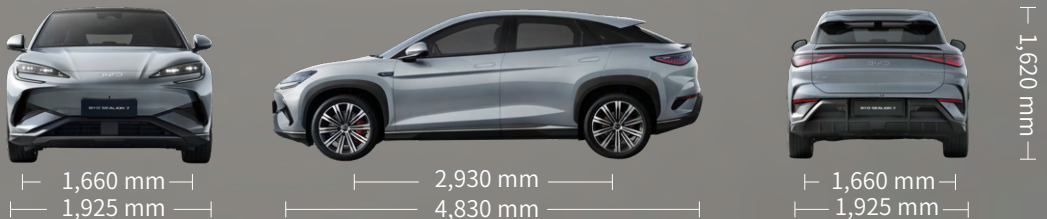

EXTERIOR COLORS OPTION

DIMENSIONS

BYD

BYD SEALION 7

INNOVATION UNLEASHED