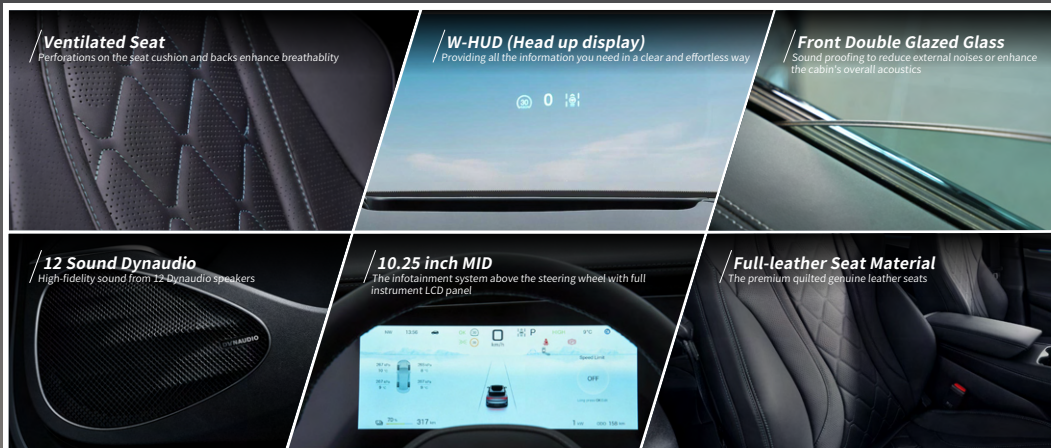

Front Trunk

58 liters of space in the front

Panoramic Glass Roof with Electric Sunshade

Panoramic roof brightens the cabin

Multicolor Ambience Light

Customizable 128 colors ambient lighting synchronized with the Dynaudio audio system

Intelligent Elegance with Rotatable Display

Enjoy a cutting edge infotainment experience designed to enhance your drive, whether for navigation, entertainment, or convenience.

Head Unit

Always Take The Power with You